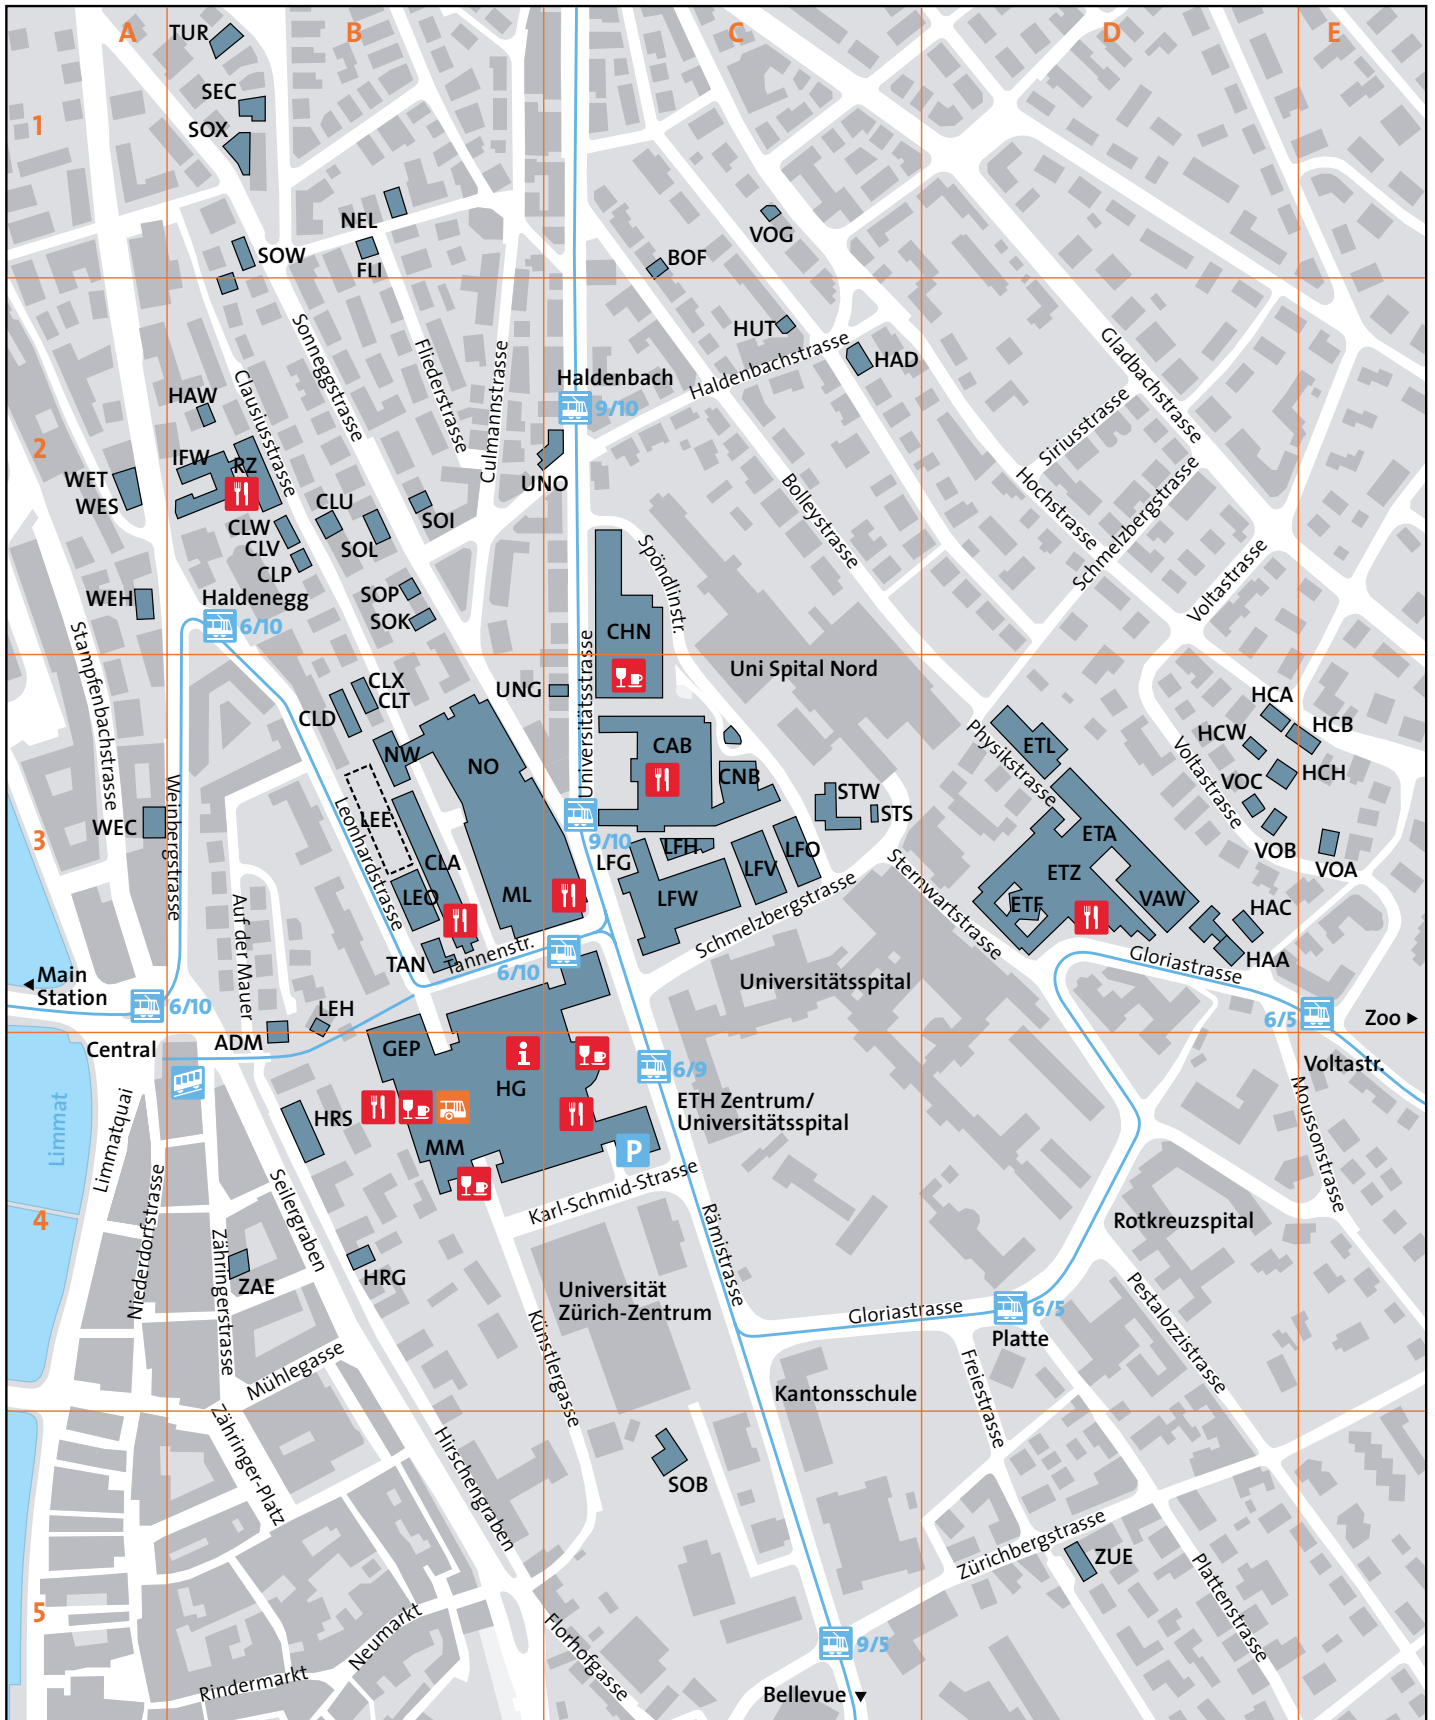

ETH Zurich – Campus Zentrum

- | | |
|--|---|
|  Tram stop |  Canteen |
|  Cable Car "Polybahn" |  Cafeteria |
|  ETH-shuttle "Science City Link" |  Information desk (phone +41 44 632 25 50) |